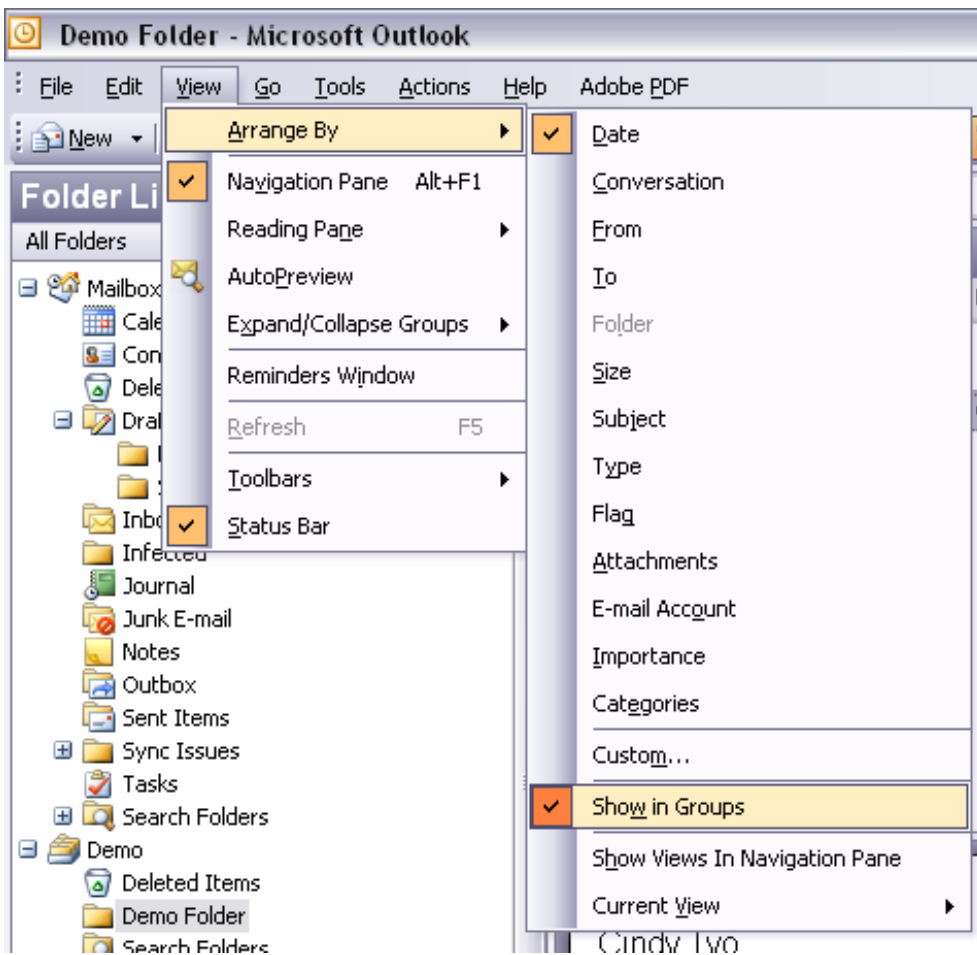

# OUTLOOK 2003 - SHOW IN GROUPS VIEW

The default view in Outlook 2003 is Show in Groups by date.

To turn off Show in Groups go to **View > Arrange By** and click on Show in Groups. The check box will be removed and Show in Groups will be off.

Show in Groups turned off.